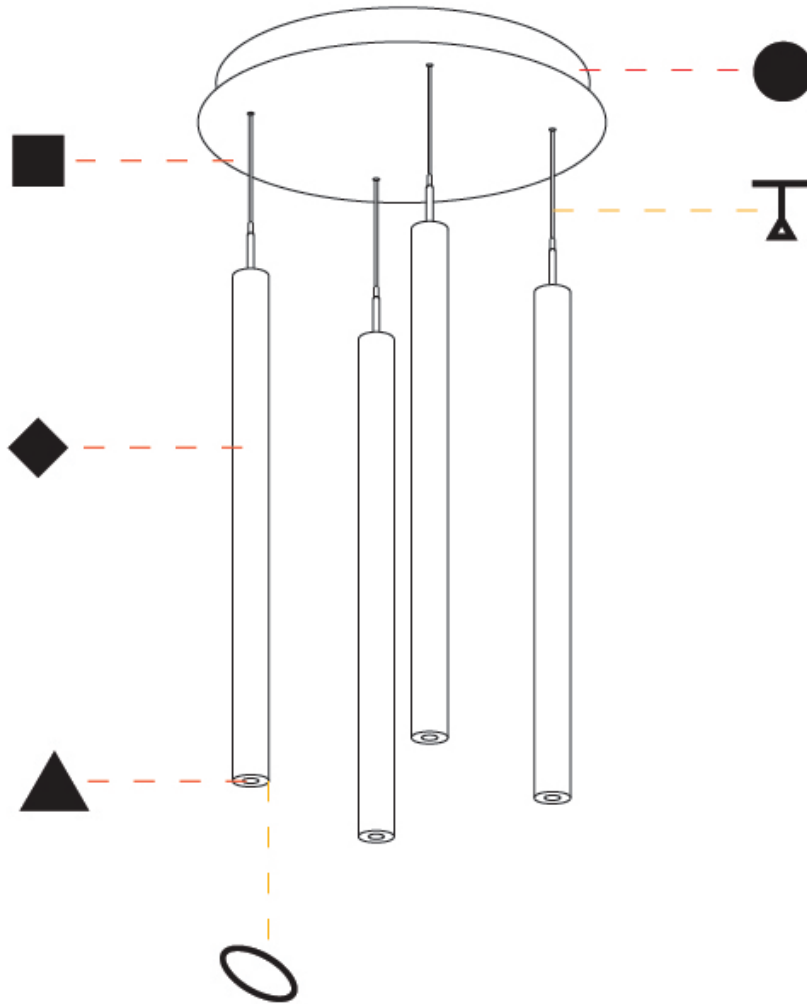

G-MINI ROUND HANGOVER SUSPENSION

A300631-

PROJECT
TYPE
SPECIFIER
QUANTITY
DATE

A