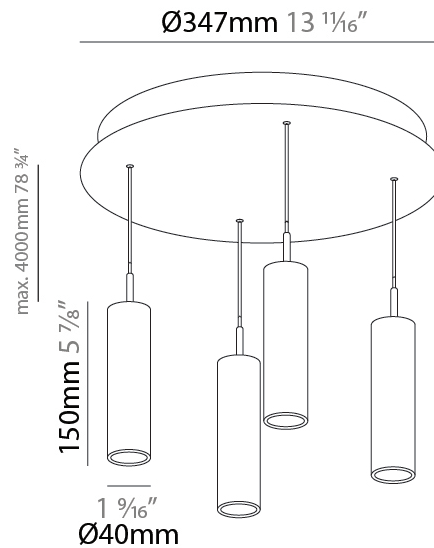

GENERAL

Series: G-Mini Round
Subseries: G-Mini Round Hangover
Brand: Prolight
Division: Architectural
Mounting Type: Suspension
Mounting Location: Ceiling
Subcategory: Spots

PHYSICAL

Shape: Cylinder
Diameter (mm): 347
Diameter (in): 13 1/16
Height (mm): 150
Height (in): 5 7/8
Light Distribution: Direct
Fixture Finish: SSR / BKV / CWI / CRY / HAB / UFT / ITA / RUA / FTG / MYG / LOD / PUS / FRO / FUP / KIA / POP / BLS / SPG / MEY / GOH / GUM / CHC / COM / ABZ / JAG / OBR / MOS / ROR
Accent Finish: NOF / COP / MIR / SSS
Fixture Material: Extruded Aluminum / Steel
Cable Details: 2,000mm/78 3/4" / 4,000mm/157 1/2" - Cable, Black, Green, Orange, Red, White

ELECTRICAL

Lamp Type: LED (Zhaga Standard)
Input Wattage (W): 39
Total Output Wattage (W): 35.4
Dimming: Non-Dimmable
Driver Included: Yes
Driver Location: Integrated
Driver Type: Constant Current - Universal
Driver Class: Class 2
Input Voltage (V): 120 - 277

LED

Color Temperature (°K): 2700 / 3000 / 3500 / 4000
Max. Delivered Lumen (lm): 2776 / 2904 / 3012 / 3080
Nominal Lumen (lm): 3878 / 4056 / 4206 / 4301
CRI: >90 CRI
Lamp Life (hrs): 50000

OPTICAL

Beam Angle: 40 / 52

RATINGS AND CERTIFICATIONS

Certified By: Certified for North American Standards
IP rating: IP20